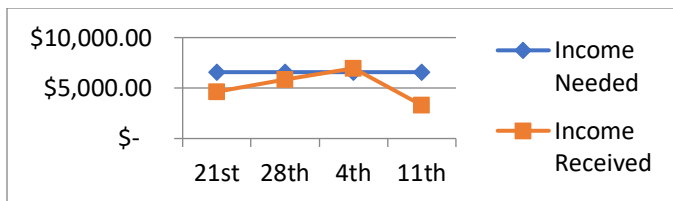

Last Week's Stewardship Report

Total Attendance (inc. live stream): 216

ELECTRONIC GIVING

New Leaf offers electronic giving at <https://newleafumc.com/donate>, click the Donate button where you can set up both recurring and one-time contributions. Or, if you prefer, see Melinda in the office for an authorization form.

We thank you for your continued support.

GIVING BY TEXT

Giving by text is an easy and powerful way to give in a matter of seconds. Send a text message to 883-361-3682. It's simple and secure.

SERVING TODAY:

Junior Church: Cindy 9 am
Janet 11 am

Our Praise Team
Lesson for the Lambs Debby T.

YMCA AT NEW LEAF SILVER SNEAKERS CLASSES:

Wednesday & Friday 8:30 am
Tuesday & Thursday 4:00 pm
In the Event Center

(Call 997-5321 for more info)

TAI CHI: Monday & Thursday 10:00 am
Conneaut Township Park

Items of Interest

A JOURNEY THRU GRIEF:

This 8 week series will start on *September 27th* at 5:30 pm to 7 pm in our event center. This is being led by Dorian Morrell, (ACMC Chaplain, 440-997-6628) and Kym Tome (ACMC social worker, 440-994-2624). Register by calling either one of them. **WE NEED ONE OR TWO PEOPLE TO PROVIDE REFRESHMENTS FOR THEM FOR THIS 8 WEEK SERIES.** (Such as water, cookies, etc). Contact the church office at 593-2525 if you can help.

CHAIR YOGA:

Will be starting again here in the event center. This will be on Tuesdays at 10am starting *October 4th*.

JUNIOR CHURCH:

Children in Grades K to 5 are invited to be a part of JUNIOR CHURCH during the 9 am and 11 am Worship Services. *September 18th* lesson is: *Any Which Way to Pray*.

LIFE LINE SCREENING,

The nation's leading provider of preventive health screenings, will offer affordable, non-invasive and painless health screenings at New Leaf Event Center on Tuesday, October 4, 2022. A package of five screenings to identify risk for stroke, heart disease and other chronic conditions will be offered. These 5 vital screenings take 60-90 minutes to complete. Register by calling toll free 1-888-653-6441, text the word "circle" to 797979 or online at <https://llsa.social/HS>

OFFERING ENVELOPES FOR 2023:

If you **DON'T** need offering envelopes for next year, please call the church office at 593-2525 and leave a message for Melinda or e-mail her at newleaf@newleafumc.com. *If you currently **don't have** offering envelopes, and **would like them,** please let Melinda know this as well. Thank you.*

YOUTH/4:12 ARMY:

Join us TONIGHT! 5:30 to 7:30 p.m. for Skitsophrenia and create your own popcorn concoction at our popcorn bar! Bring your Bibles! We'll gift you one if you don't have one!

New Leaf United Methodist Church

110 Gateway Avenue Conneaut, Ohio 44030

Church: 440-593-2525

Website: <https://www.newleafumc.com>

E-mail: office@newleafumc.com

Prayers: prayers@newleafumc.com

Pastor Russ Ham