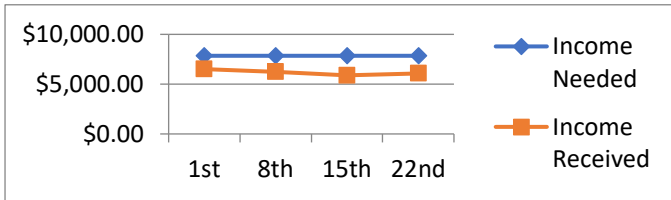

Last Week's Stewardship Report

Total Attendance (inc. live stream): 276

ELECTRONIC GIVING

New Leaf offers electronic giving at <https://newleafumc.com/donate>, click the Donate button where you can set up both recurring and one-time contributions. Or, if you prefer, see Melinda in the office for an authorization form.

We thank you for your continued support.

GIVING BY TEXT

Giving by text is an easy and powerful way to give in a matter of seconds. Send a text message to 883-361-3682. It's simple and secure.

SERVING TODAY:

Junior Church:	Cindy	9 am
	Sally	11 am

Our Praise Team	
Lesson for the Lambs	Debby T

YMCA AT NEW LEAF SILVER SNEAKERS CLASSES:

Wednesday & Friday	8:30 am
Tuesday & Thursday	4:00 pm

In the Event Center
(Call 997-5321 for more info)

TAI CHI: Monday & Thursday 10:00 am

New Leaf United Methodist Church

110 Gateway Avenue Conneaut, Ohio 44030
Church: 440-593-2525

Website: <https://www.newleafumc.com>

E-mail: office@newleafumc.com

Prayers: prayers@newleafumc.com

Pastor Russ Ham

Items of Interest

COLLECTING SOUP:

We will be collecting soup for our food pantry for Souper Bowl Sunday (on February 12th). *This will start on January 22nd.*

HEALTH SCREENINGS!

Here at New Leaf in the event center on Thursday, February 2nd, from 3:15 pm to 5 pm.

New Leaf received a check from **iGive.com** in the amount of $39.72 for purchases that were made through Sept. of last year by New Leaf supporters. If you would like information on how you can become a New Leaf supporter through iGive.com, please contact Melinda in the church office. It doesn't cost you anything but the church receives a percentage of your purchases.

JOIN 4:12 ARMY FOR AN ERIE OTTERS HOCKEY GAME

SATURDAY, MARCH 4 _Get to know our teens and enjoy a super fun spectator sport! We're getting center ice seats for a game against the Peterborough Petes from Canada. This is the Ontario Hockey League, one of three junior ice hockey leagues within the Canadian Hockey organization. The game starts at 7 p.m. Tickets are $14. Reserve yours today so we can place an order. We'll carpool from the church at 5:45 p.m. Sign up at the welcome table so we'll know how many tickets to buy!

JUNIOR CHURCH:

Children in Grades K to 5 are invited to be a part of JUNIOR CHURCH during the 9 am and 11 am Worship Services. January 29th lesson is: *Psalms 23: The Shepherd.*

NEW BIBLE STUDY:

There is a bible study starting January 4th and going for at least 24 weeks. It is called "The Chosen", and will be in the youth room starting at 8 pm for an hour, every Wednesday evening.

2023 OFFERING ENVELOPES UPDATE:

Melinda contacted the company again and New Leaf's offering envelopes are still in production. The company has had problems getting the rolls of paper, parts for presses that broke down, and staffing issues. They hope to have the envelopes shipped by the end of Jan. but said that it could possibly be mid to late Feb. before delivery. Blank envelopes are available; see Melinda.

SUMMER CAMP BROCHURES HAVE ARRIVED!!