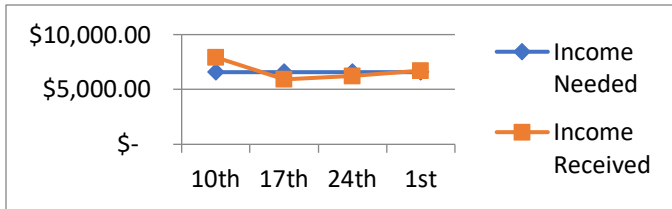

Last Week's Stewardship Report

Total Attendance (inc. live stream): 289

ELECTRONIC GIVING

New Leaf offers electronic giving at <https://newleafumc.com/donate>, click the Donate button where you can set up both recurring and one-time contributions. Or, if you prefer, see Melinda in the office for an authorization form.

We thank you for your continued support.

GIVING BY TEXT

Giving by text is an easy and powerful way to give in a matter of seconds. Send a text message to 883-361-3682. It's simple and secure.

SERVING TODAY:

Junior Church: Cindy & Laura 9 am
Sally 11 am

Our Praise Team
Lesson for the Lambs Debby T.

YMCA AT NEW LEAF

SILVER SNEAKERS CLASSES:

Wednesday & Friday 8:30 am
Tuesday & Thursday 4:00 pm
(Call 997-5321 for more info)

TAI CHI: Monday & Thursday 10:00 am
In the Event Center

Upcoming Events

FOR THE APL:

Jean Fields is still taking worn towels, small rugs, and pet toys to the Animal Protective League.

JUNIOR CHURCH:

May 8th lesson will be: *A Mother's Heart.*

ARE YOU INTERESTED?

Time for our hospitality team to come back together again. This would be to oversee the Sunday morning fellowship breakfast, which will be coming back soon, (and special events). Watch the bulletin for future announcements.

BAPTISM SUNDAY:

Will be on June 12th, at both services. If you would like to renew your baptism or be baptized for the first time, call the church office at 593-2525 to set that up.

FOOD PANTRY:

Total from last week is $381.17 in donations.

FOR THE DAY CARE:

Is there anyone that could build a raised garden bed for the child care kids to grow a garden?? Contact the day care if you can do this for them. Thank you.

LOST AND FOUND:

Have you lost a pair of glasses, a bible, gloves, jewelry??? There is a lost and found box in the church office.

STATE LINE CHURCH:

will be having their first dinner this year; carry-outs only. May 19th from 4 pm to 6 pm. Free will donation.

New Leaf United Methodist Church

110 Gateway Avenue Conneaut, Ohio 44030

Church: 440-593-2525

Website: <https://www.newleafumc.com>

E-mail: office@newleafumc.com

[Prayers: prayers@newleafumc.com](mailto:prayers@newleafumc.com)

Pastor Russ Ham