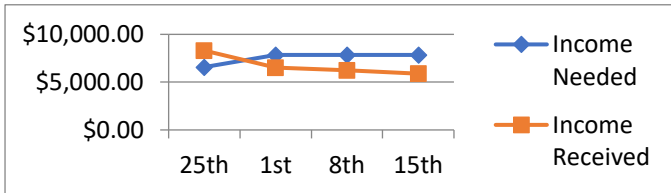

Last Week's Stewardship Report

Total Attendance (inc. live stream): 245

ELECTRONIC GIVING

New Leaf offers electronic giving at <https://newleafumc.com/donate>, click the Donate button where you can set up both recurring and one-time contributions. Or, if you prefer, see Melinda in the office for an authorization form.

We thank you for your continued support.

GIVING BY TEXT

Giving by text is an easy and powerful way to give in a matter of seconds. Send a text message to 883-361-3682. It's simple and secure.

SERVING TODAY:

Junior Church: Cindy 9 am
Sally 11 am

Our Praise Team
Lesson for the Lambs Debby T

YMCA AT NEW LEAF SILVER SNEAKERS CLASSES:

Wednesday & Friday 8:30 am
Tuesday & Thursday 4:00 pm
In the Event Center
(Call 997-5321 for more info)

TAI CHI: Monday & Thursday 10:00 am

New Leaf United Methodist Church

110 Gateway Avenue Conneaut, Ohio 44030
Church: 440-593-2525

Website: <https://www.newleafumc.com>

E-mail: office@newleafumc.com

Prayers: prayers@newleafumc.com

Pastor Russ Ham

Items of Interest

BAGS NEEDED:

Our Thrift Store in Conneaut is in need of large grocery bags. You can bring the bags to the church or take them directly to the store.

COLLECTING SOUP:

We will be collecting soup for our food pantry for Souper Bowl Sunday (on February 12th). This will start on January 22nd.

FAMILY MOVIE NIGHT JANUARY 29, 6 p.m.

Bring your slippers and blankets for a cozy evening of laughter and yummy movie snacks as 4:12 Army hosts another hilarious family film. Doors open at 5:30 p.m. so you can get popcorn, candy and drinks before the show. The movie is free; snack proceeds help support 4:12 Army.

HEALTH SCREENINGS!

Here at New Leaf in the event center on Thursday, February 2nd, from 3:15 pm to 5 pm.

New Leaf received a check from **iGive.com** in the amount of $39.72 for purchases that were made through Sept. of last year by New Leaf supporters. If you would like information on how you can become a New Leaf supporter through iGive.com, please contact Melinda in the church office. It doesn't cost you anything but the church receives a percentage of your purchases.

JOIN 4:12 ARMY FOR AN ERIE OTTERS HOCKEY GAME

SATURDAY, MARCH 4 Get to know our teens and enjoy a super fun spectator sport! We're getting center ice seats for a game against the Peterborough Petes from Canada. This is the Ontario Hockey League, one of three junior ice hockey leagues within the Canadian Hockey organization. The game starts at 7 p.m. Tickets are $14. Reserve yours today so we can place an order. We'll carpool from the church at 5:45 p.m. Sign up at the welcome table so we'll know how many tickets to buy!

JUNIOR CHURCH:

Children in Grades K to 5 are invited to be a part of JUNIOR CHURCH during the 9 am and 11 am Worship Services. January 22nd lesson is: *Psalm 23: The Sheep*.

NEW BIBLE STUDY:

There is a bible study starting January 4th and going for at least 24 weeks. It is called "The Chosen", and will be in the youth room starting at 8 pm for an hour, every Wednesday evening.

2023 OFFERING ENVELOPES UPDATE: